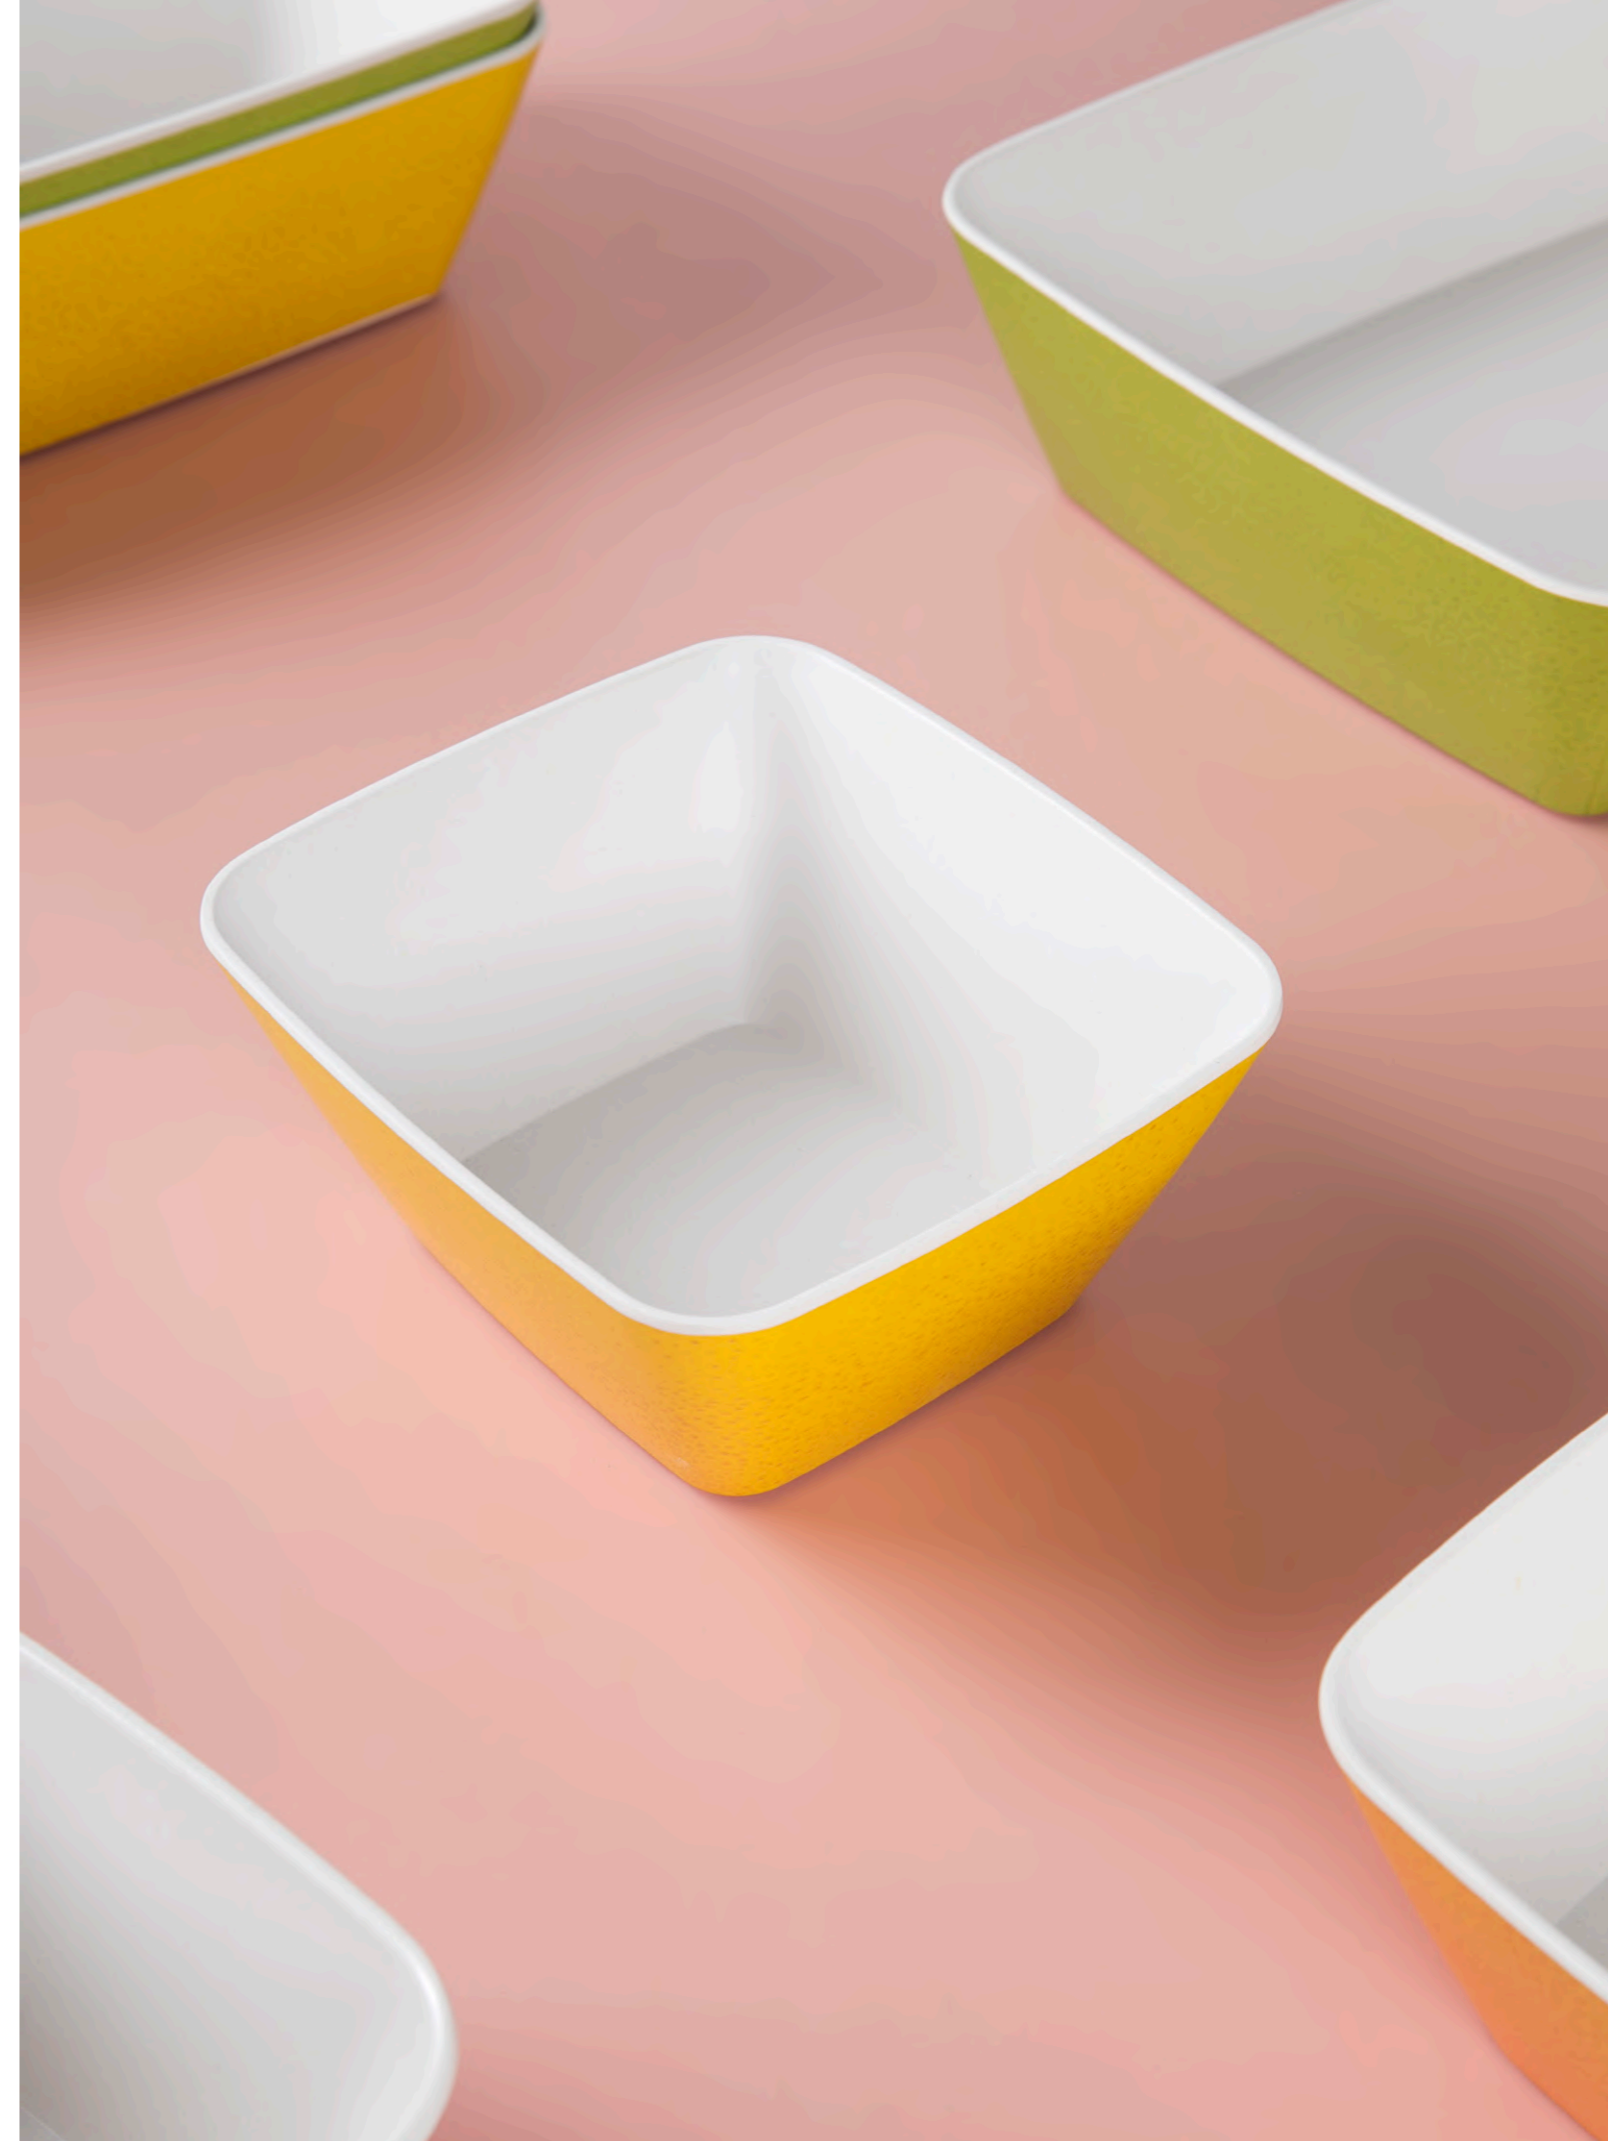

## COLLECTION

Add a splash of colour and vibrancy to your display with the zestful Seville design, inspired by citrus fruit colours and textures, reminiscent of the sunny Mediterranean. Comprising of a unique assortment of GN sized buffetware bowls and dishes, the collection features 3 striking colours and is made up entirely of eco-friendly durable melamine. Seville is a cost-effective collection, designed to offer a long lasting, lightweight yet sustainable food display solution.

# Inspired by Citrus Fresh Fruits

The modern and cheerful Seville design exudes energetic colours and subtle texture effects of citrus fruit peel, bringing warmth and personality to any buffet display. Add a pop of colour and bring dishes to life with Seville without compromising on durability and performance.

Durable  
and  
Lightweight.

Seville is available in various GN buffetware shapes and sizes suitable for buffet and counter displays. The range is lightweight, designed to stack with long lasting durability and strength.

Vibrant,  
modern and  
zestful

Enhanced with bright earthy tones of Lemon, Lime and Orange with an abstract texture effect to replicate the appearance of citrus peel, Seville is designed to capture interior lighting from any angle, maximising the appetite appeal of your food presentation.