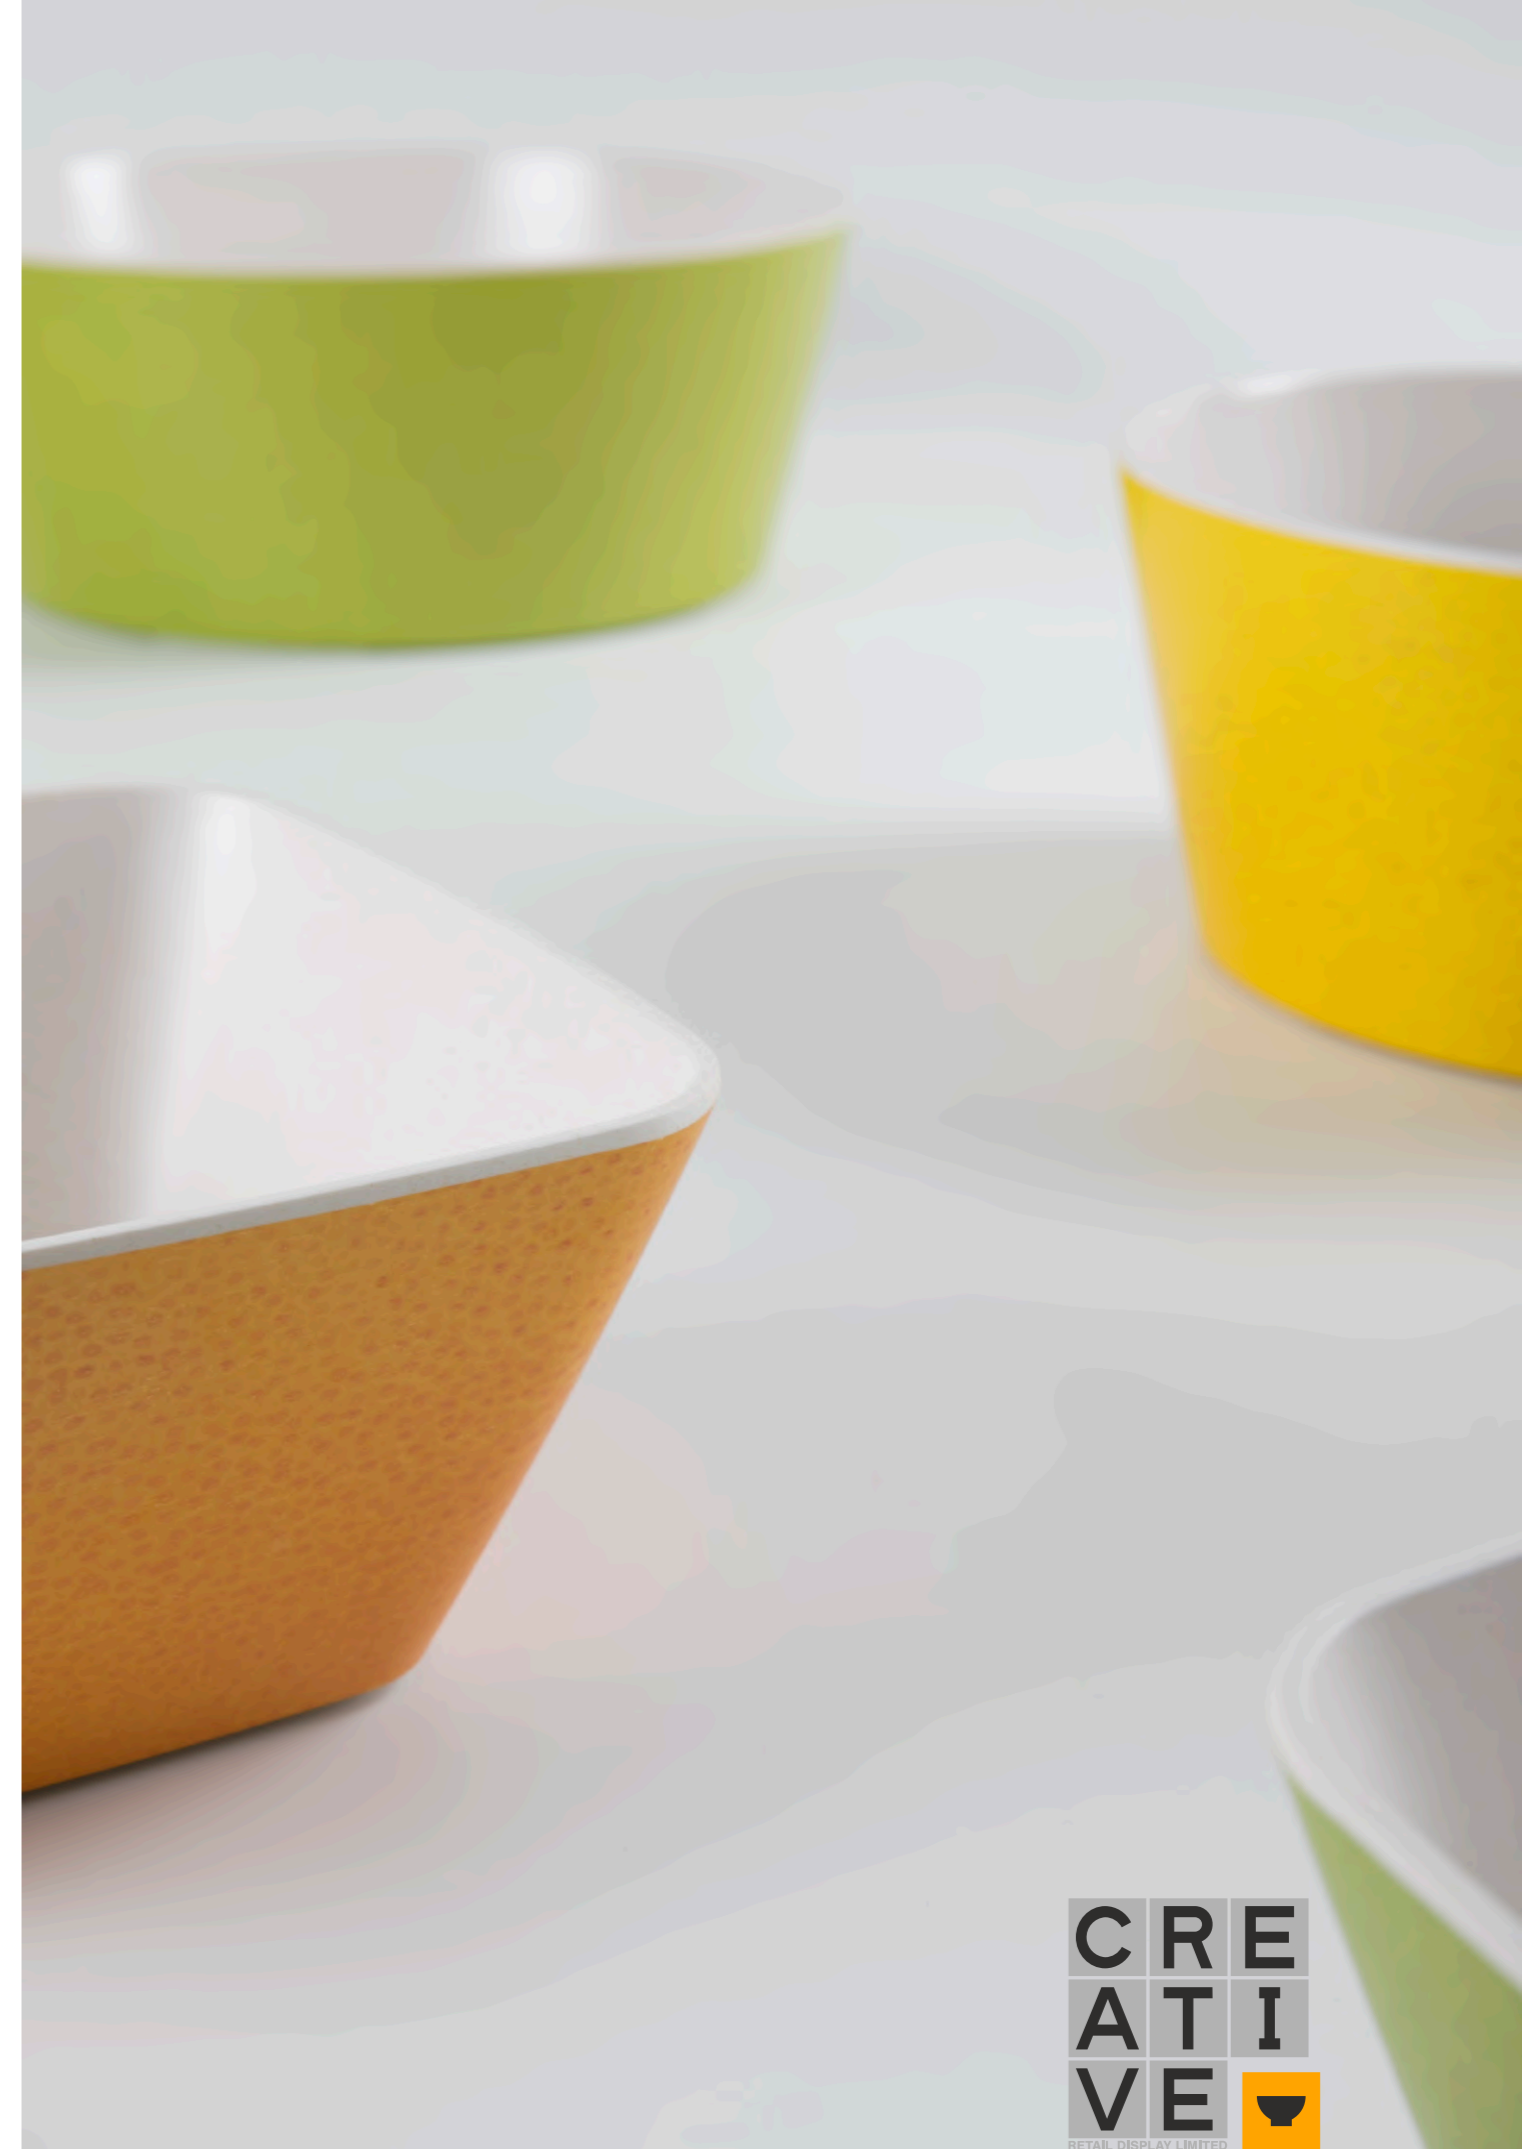

Peace of mind with lifetime warranty

We take great pride in providing the highest quality table and buffetware to the hospitality industry. We'd like all our customers to feel as confident about the products purchased from Creative as we are. Our Lifetime Warranty Policy demonstrates the quality of our manufacturing process and provides validity in the durability of all our products.

We do our best to ensure all products are manufactured to the highest standards and our top priority is ensuring our customers are happy. If you or your customers find that any of our products are faulty, or not fit for purpose, we guarantee full replacement.