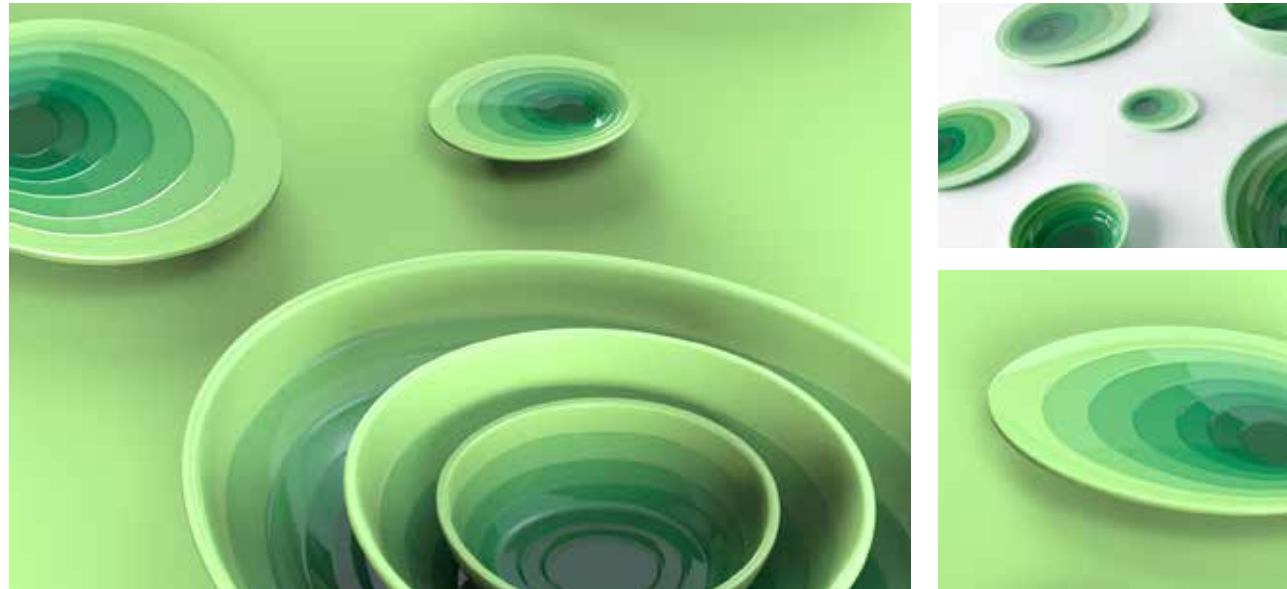

AL.12.29.58
Oval Plate
Melamine
120x95x15mm

AL.22.29.58
Oval Plate
Melamine
220x175x20mm

AL.29.29.58
Oval Plate
Melamine
290x230x25mm

AL.15.28.58
Oval Bowl
Melamine
150x135x50mm

AL.23.28.58
Oval Bowl
Melamine
230x205x75mm

AL.38.28.58
Oval Bowl
Melamine
230x205x75mm

Shoots Green

Azzure Blue

AL.12.29.57
Oval Plate
Melamine
120x95x15mm

AL.22.29.57
Oval Plate
Melamine
220x175x20mm

AL.29.29.57
Oval Plate
Melamine
290x230x25mm

AL.15.28.57
Oval Bowl
Melamine
150x135x50mm
400ml