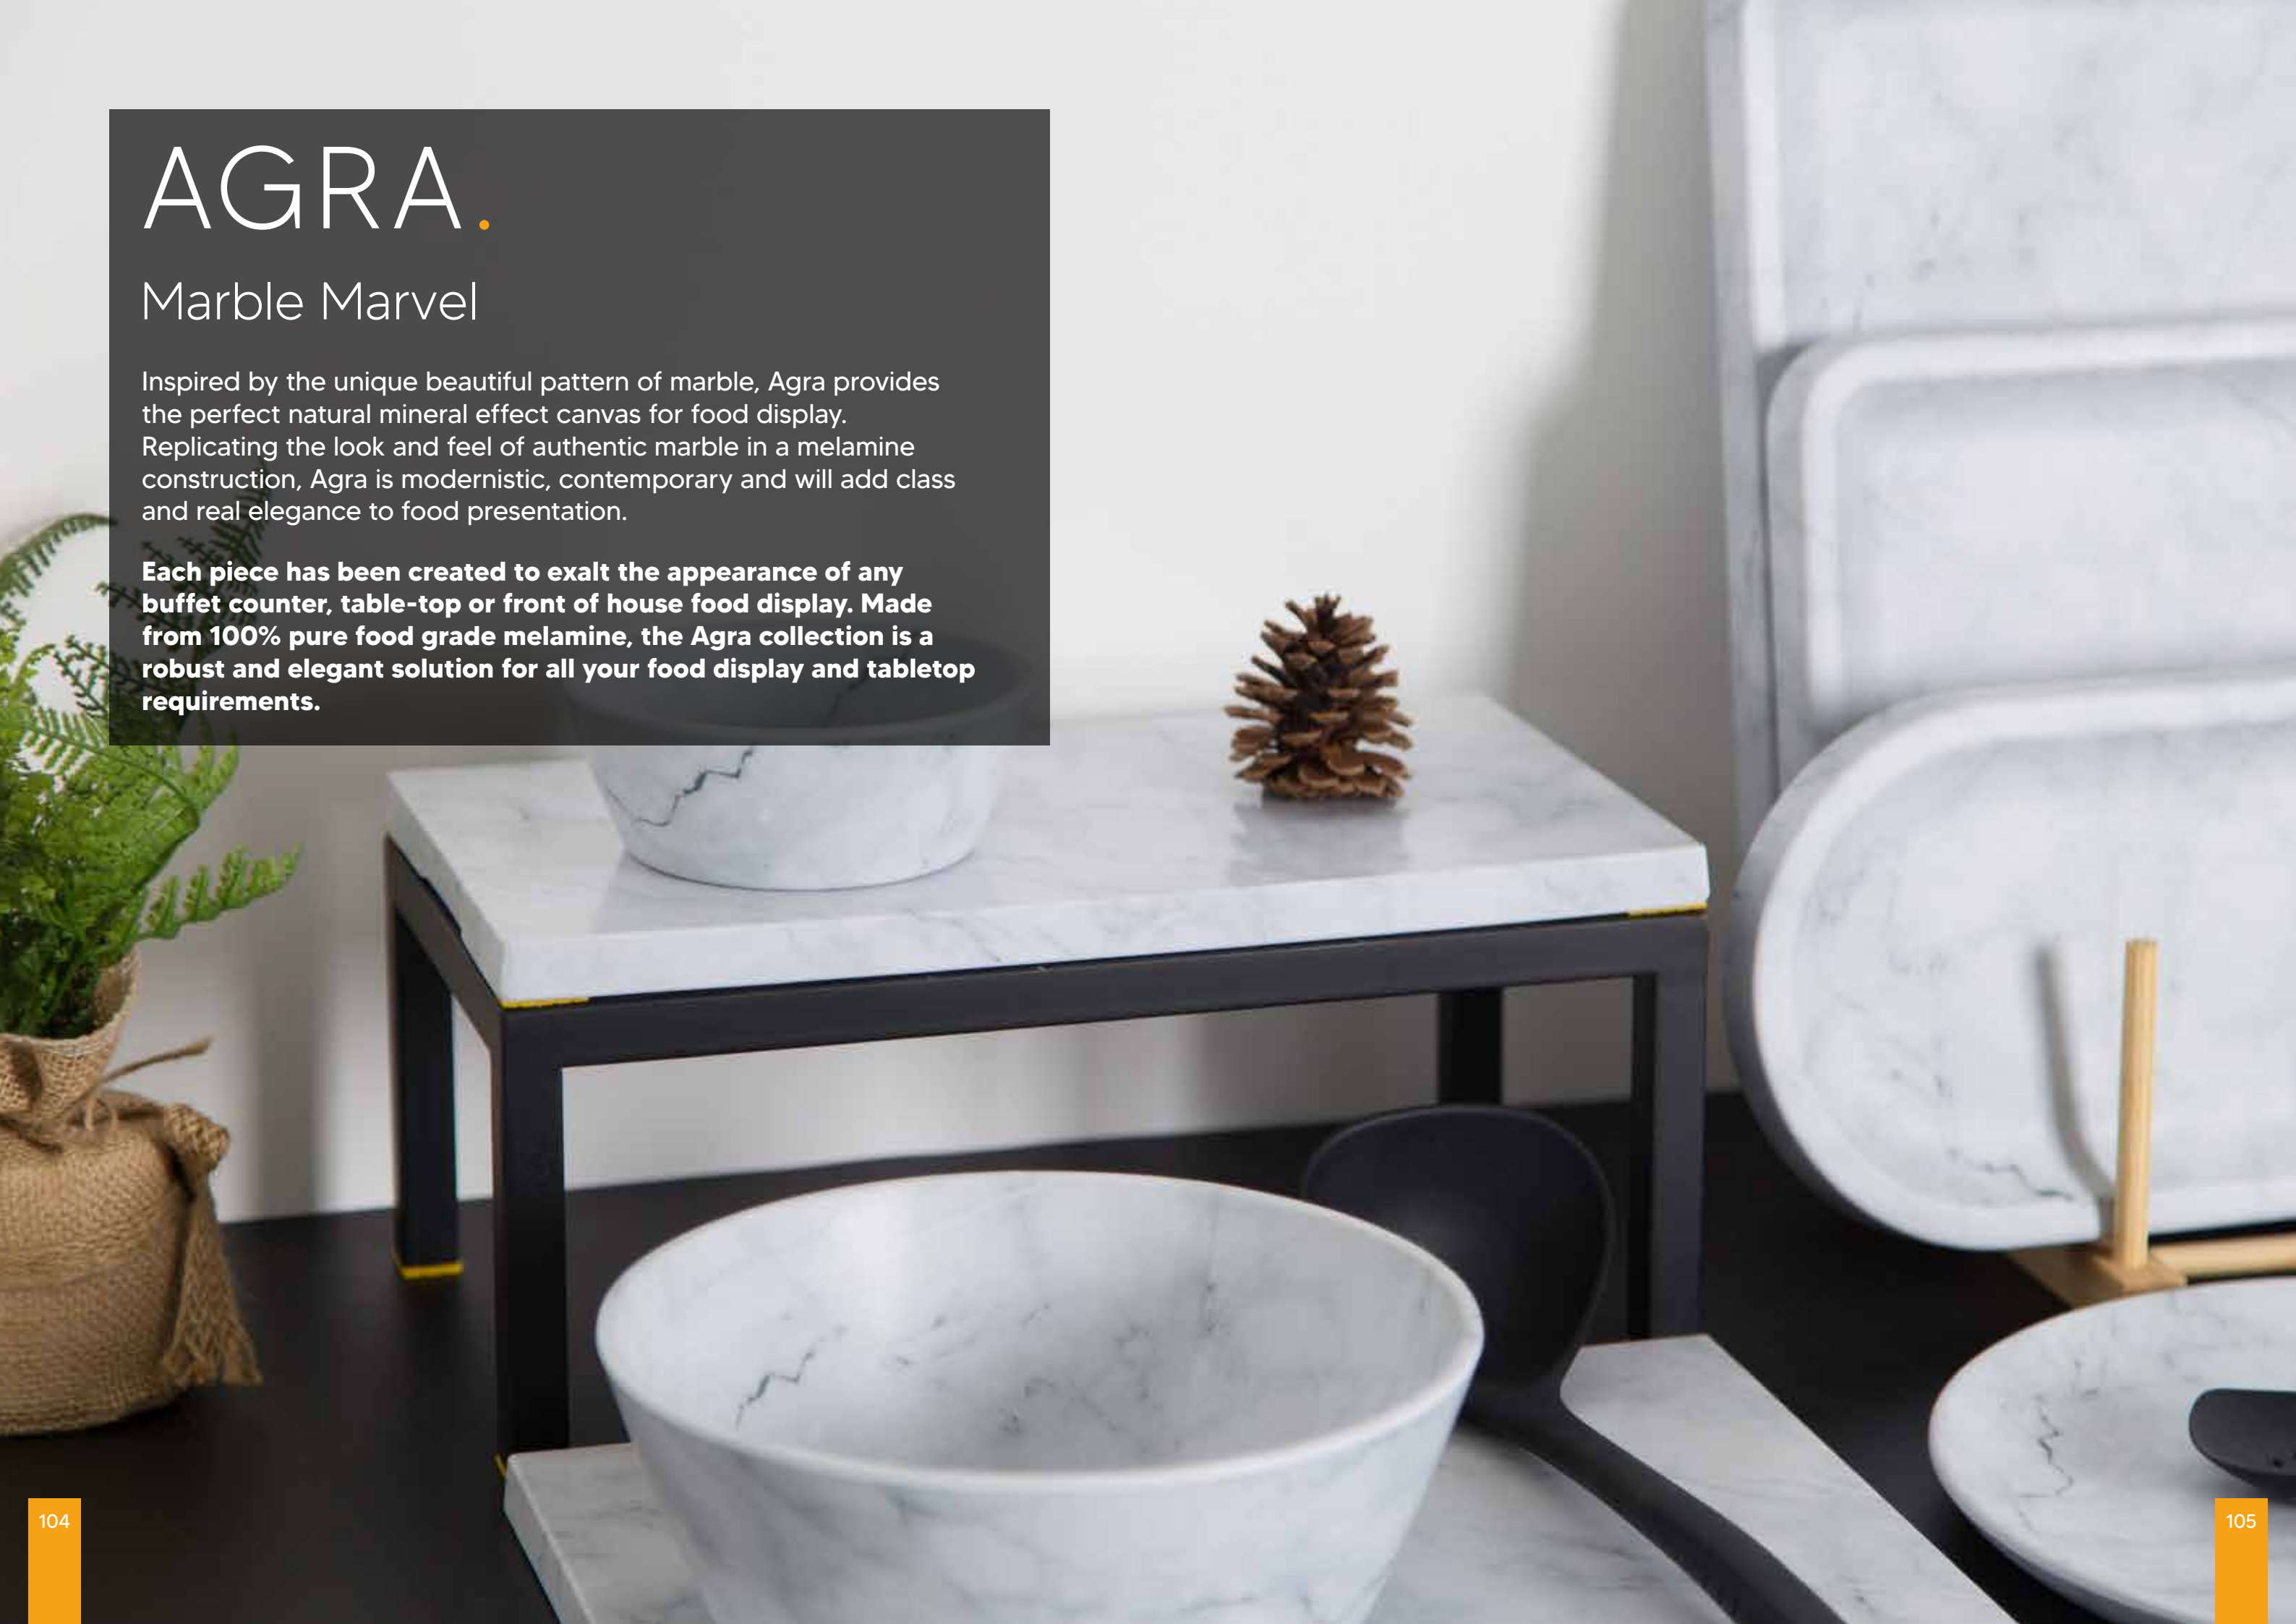

Each piece has been created to exalt the appearance of any buffet counter, table-top or front of house food display. Made from 100% pure food grade melamine, the Agra collection is a robust and elegant solution for all your food display and tabletop requirements.